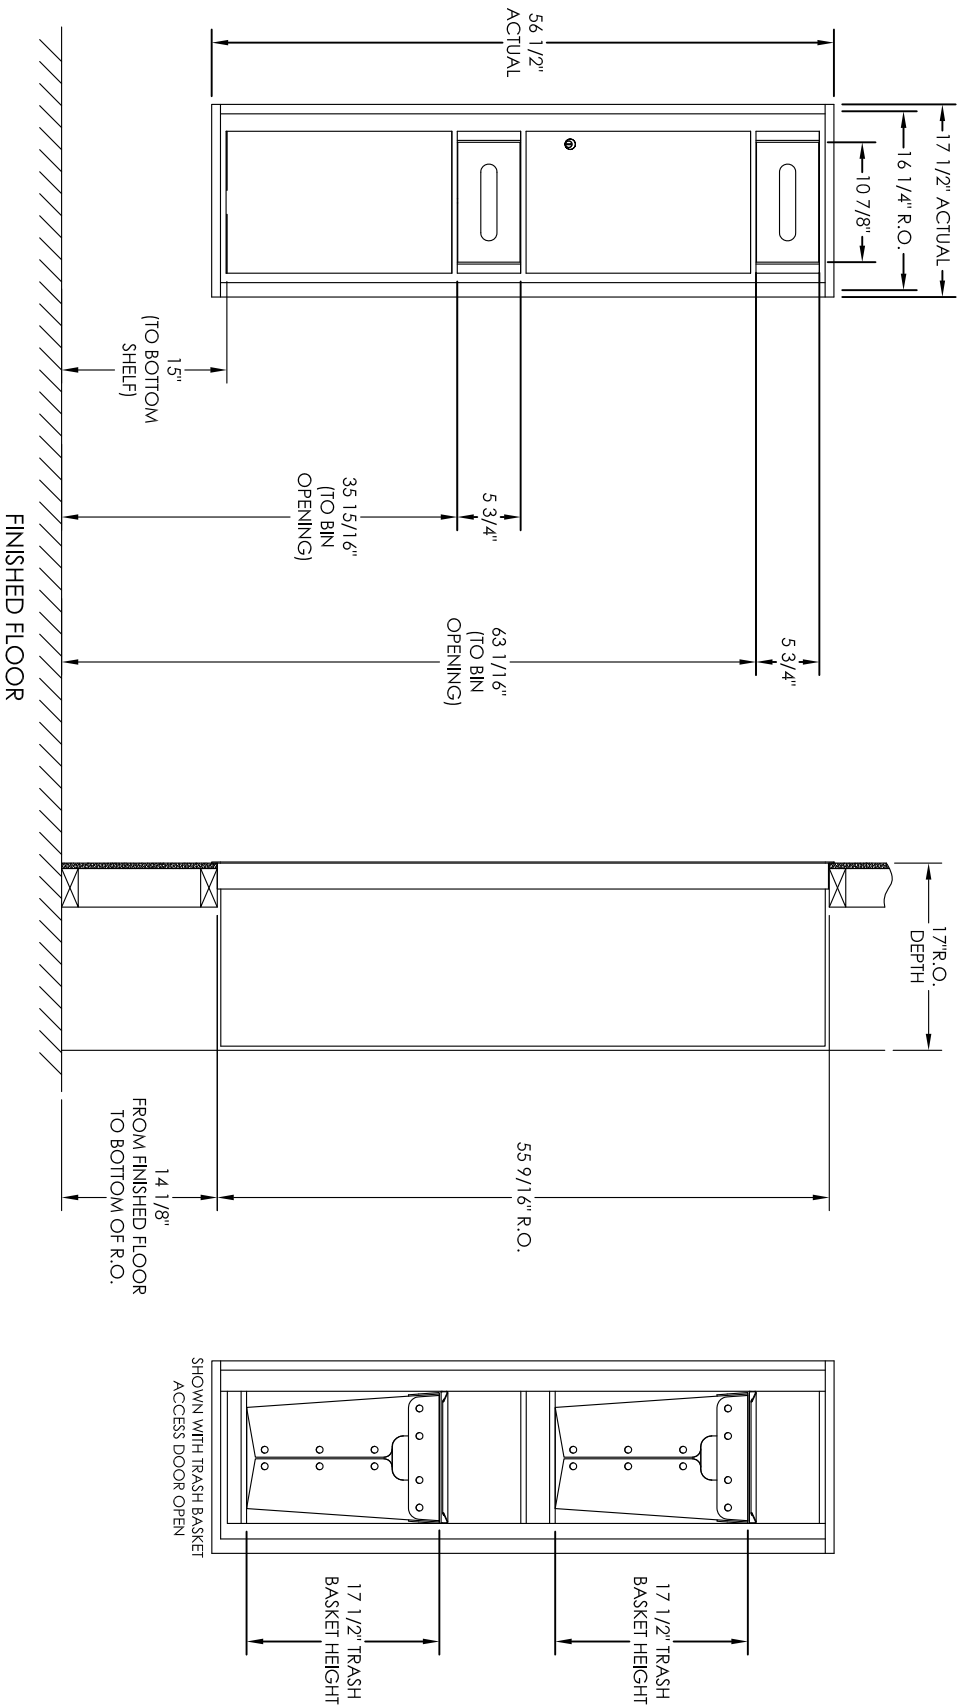

Versatile™ 4C Trash/Recycling Bin, 4C16S-BIN

Notes:

1. 4C Trash/Recycling Bins are for private application only / not USPS Approved.
2. Module may be recessed, surface, or pedestal mounted and coordinates with Florence 4C mailbox modules, see installation manual for details.
3. Includes (2) trash/recycling compartments, (2) 10-gallon trash baskets made of recycled plastic and customized to compartments (Note: trash bag furnished by others).

PRODUCT SERIES: VERSATILE™ 4C TRASH/RECYCLING BIN

		MODEL	4C16S-BIN	REV	B
		SCALE	NONE	LAST REV DATE	6/17/14
5935 Corporate Drive • Manhattan, KS 66503 www.florencemailboxes.com • (800) 275-1747 A GIBRALTAR INDUSTRIES COMPANY		DRAWING NUMBER	4C16S-BINCS	DRAWN BY	AFD