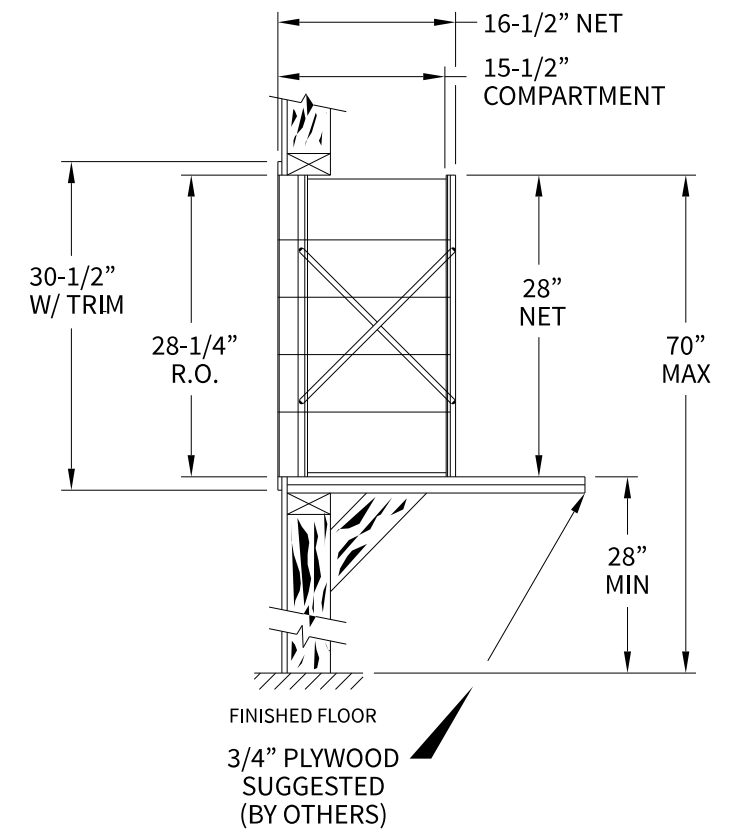

140055 Dimensions

Overall Width w/ Trim: 36-1/8"
(Rough Opening: 33-7/8")

140055

Side View

Configuration Details:

- 1. **Product Type:** 1400 Horizontal
- 2. **Installation:** Front-load, Recessed Mount
- 3. **Finish:** Anodized Aluminum
- 4. **Locks:** Standard Cam Lock, 2 keys
- 5. **Door Id:** tbd
- 6. **Master Door:** tbd

Matching standard snap-on trim included

Models Used:

(1) 140055

Door Sizes Used:

(24) 1400 1x1 Compartment
(1) 1x1 Master

ELEVATION: 140055 | **MAILBOXES:** 24 |

PROJECT NAME: 1400 Series Mailbox | **DRAWN BY:** FLORENCE

DATE: 01-15-2016	P.O. NO:
SCALE: NONE	QUOTE NO:
DRAWING NO. WEB-1932	SHEET 1 OF 1