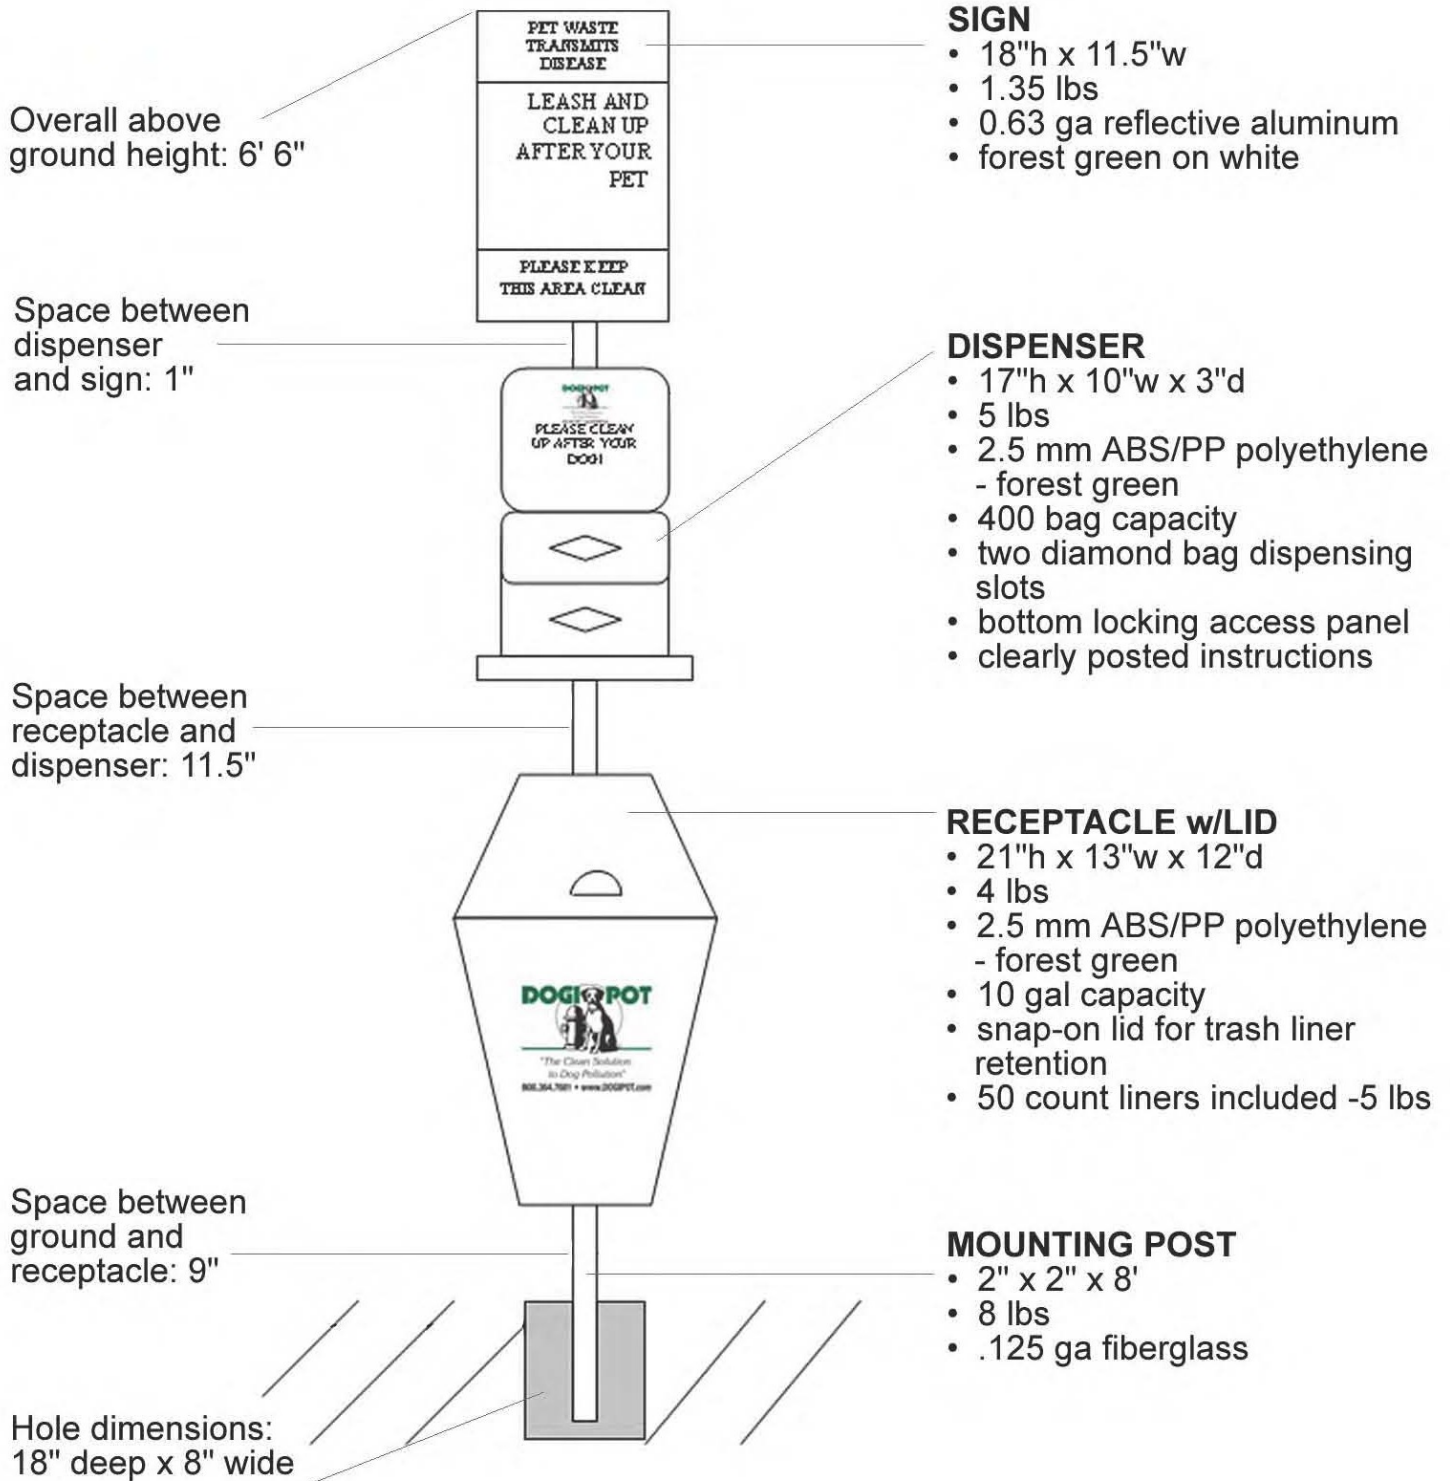

**PET STATION - POLYETHYLENE**

Overall above ground height: 6' 6"

Space between dispenser and sign: 1"

Space between receptacle and dispenser: 11.5"

Space between ground and receptacle: 9"

Hole dimensions: 18" deep x 8" wide

Fill with 40 lbs "ready to use" cement

- SIGN**
- 18"h x 11.5"w
  - 1.35 lbs
  - 0.63 ga reflective aluminum
  - forest green on white

- DISPENSER**
- 17"h x 10"w x 3"d
  - 5 lbs
  - 2.5 mm ABS/PP polyethylene - forest green
  - 400 bag capacity
  - two diamond bag dispensing slots
  - bottom locking access panel
  - clearly posted instructions

- RECEPTACLE w/LID**
- 21"h x 13"w x 12"d
  - 4 lbs
  - 2.5 mm ABS/PP polyethylene - forest green
  - 10 gal capacity
  - snap-on lid for trash liner retention
  - 50 count liners included -5 lbs

- MOUNTING POST**
- 2" x 2" x 8'
  - 8 lbs
  - .125 ga fiberglass

**TOTAL SHIP WEIGHT: 30 LBS**  
(Mounting hardware included)