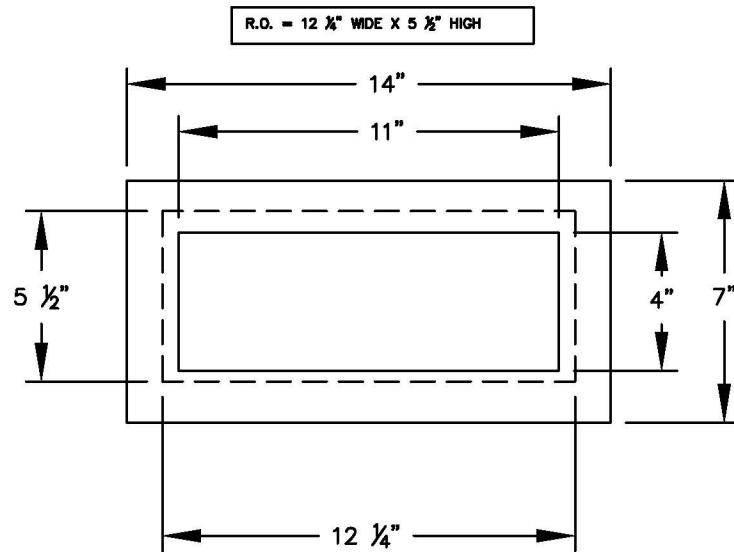

FRONT VIEW

SIDE VIEW

2255 - MAIL DROP

MODEL #2255
MAIL DROP

This Product Distributed By:
U.S. Mail Supply, Inc.
3065 North 124th Street
Brookfield, WI 53005-3857
Ph: 800-571-0147 / Fax: 800-589-1068
www.usmailsupply.com