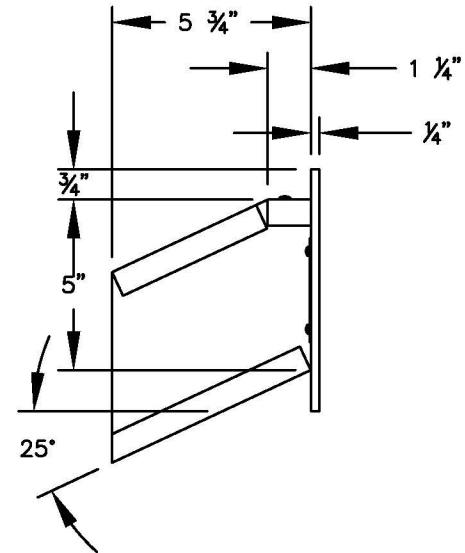

FRONT VIEW

SIDE VIEW

2255 - MAIL DROP

MODEL #2255
MAIL DROP

This Product Distributed By:
U.S. Mail Supply, Inc.
3065 North 124th Street
Brookfield, WI 53005-3857
Ph: 800-571-0147 / Fax: 800-589-1068
www.usmailsupply.com