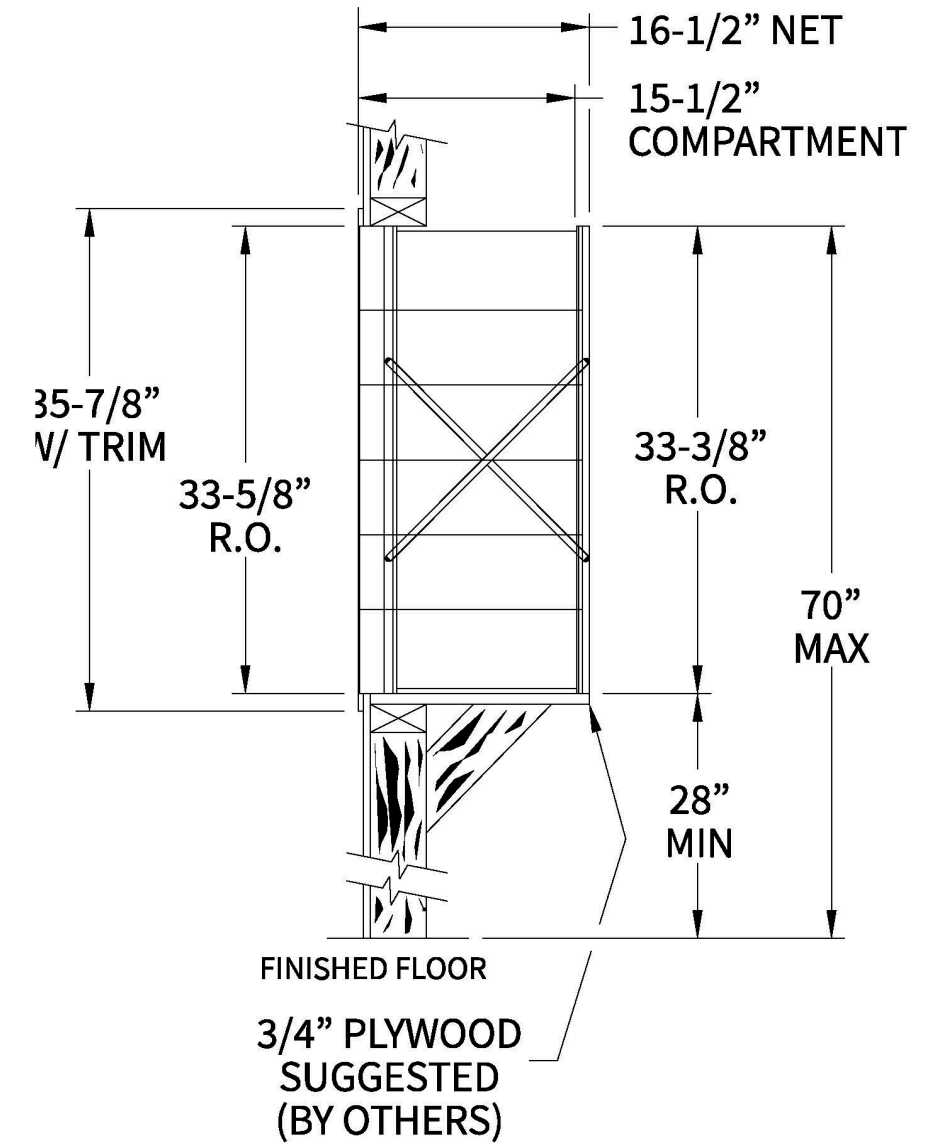

1400-65OU Dimensions

Overall Width w/ Trim: 36-1/8"
(Rough Opening: 33-7/8")

140065OU

Side View

This Product Distributed By:
U.S. Mail Supply, Inc.
 3065 North 124th Street
 Brookfield, WI 53005-3857
 Ph: 800-571-0147 / Fax: 800-589-1068
 www.usmailsupply.com

Configuration Details:

1. **Product Type:** 1400 Horizontal
2. **Installation:** Front-load, Recessed Mount
3. **Finish:** tbd
4. **Locks:** tbd
5. **Door Id:** tbd

Matching standard snap-on trim included

Models Used:

(1) 140065OU

DO NOT SCALE OFF DRAWING

Door Sizes Used:

- (25) 1400 1x1 Compartment
- (1) 1x1 Master
- (1) 1404 2x2 Collection

ELEVATION: 1400-65OU | **MAILBOXES:** 25 |

DEALER: U.S. MAIL SUPPLY, INC.

SCALE: NONE

QUOTE NO:

DRAWING NO. WEB-24509

SHEET 10 OF 10