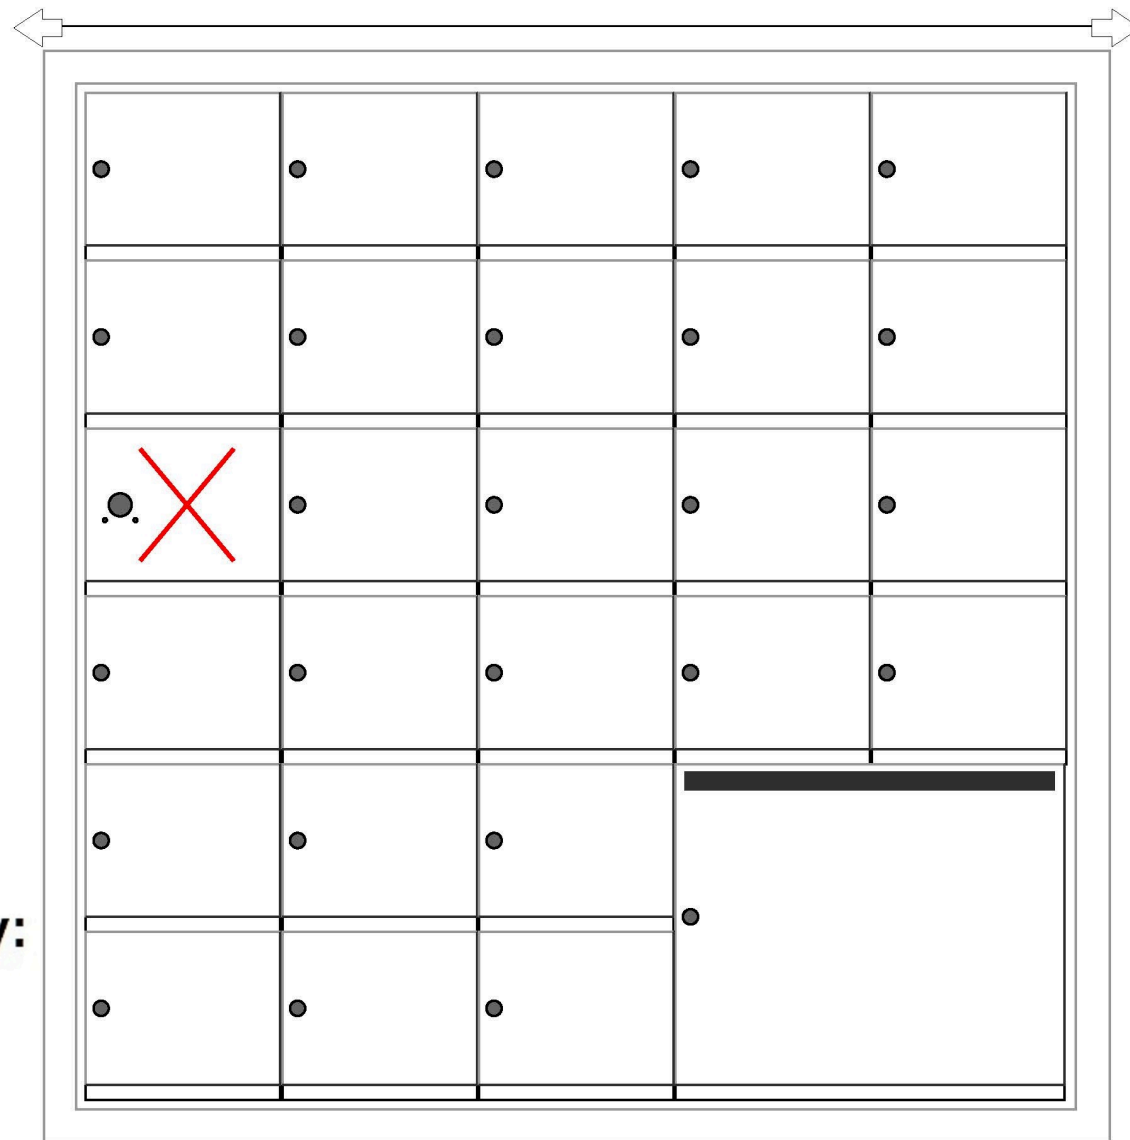

1400-65OU Dimensions

Overall Width w/ Trim: 36-1/8"
(Rough Opening: 33-7/8")

140065OU

Side View

This Product Distributed By:
U.S. Mail Supply, Inc.
 3065 North 124th Street
 Brookfield, WI 53005-3857
 Ph: 800-571-0147 / Fax: 800-589-1068
 www.usmailsupply.com

Configuration Details:

1. **Product Type:** 1400 Horizontal
2. **Installation:** Front-load, Recessed Mount
3. **Finish:** tbd
4. **Locks:** tbd
5. **Door Id:** tbd

Matching standard snap-on trim included